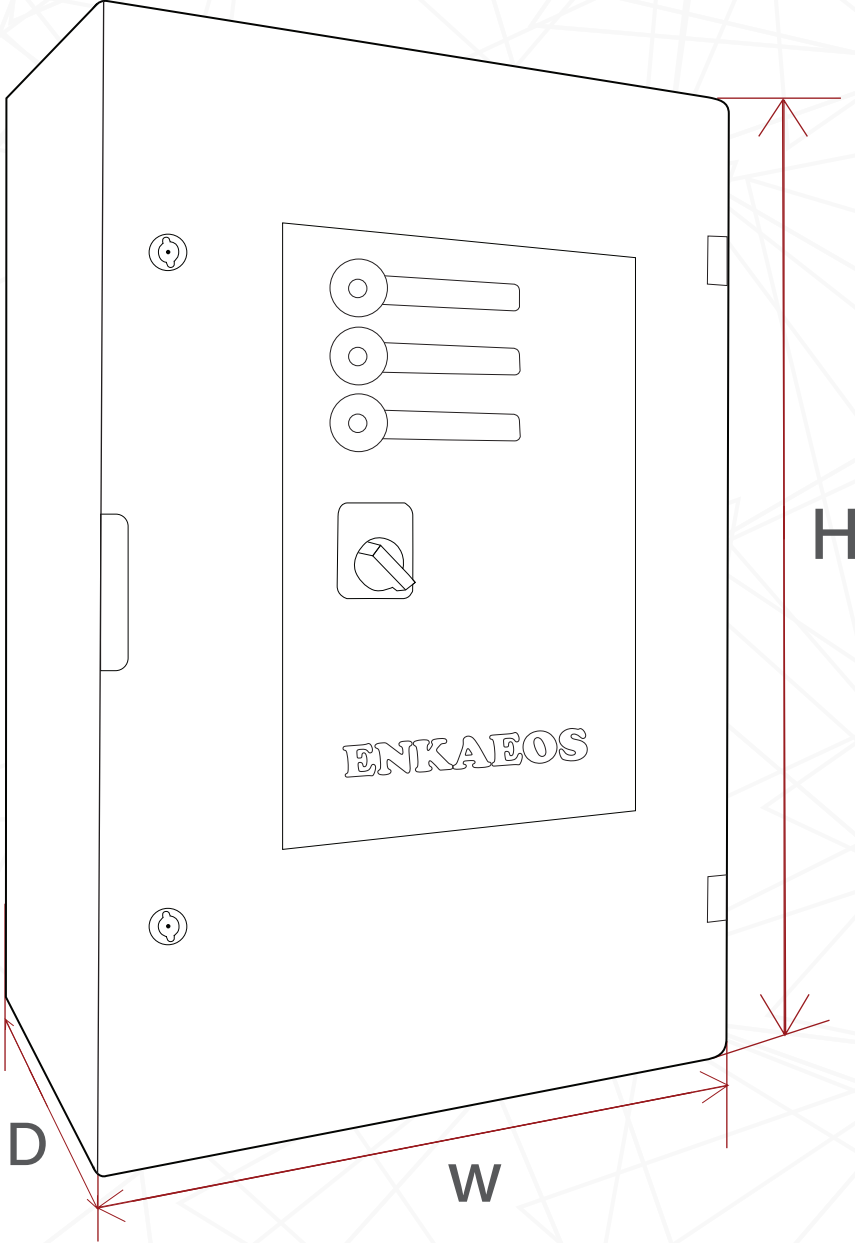

PANO ÖLÇÜLERİ

1 Pompalı

KW	W	H	D
7,5kW	400mm	500mm	200mm
11kW	400mm	500mm	200mm
15kW	400mm	500mm	200mm
18,5kW	400mm	500mm	200mm
22kW	400mm	500mm	200mm
30kW	400mm	600mm	200mm
37kW	400mm	600mm	200mm
45kW	400mm	600mm	200mm

2 Pompalı

KW	W	H	D
7,5kW	400mm	600mm	200mm
11kW	400mm	600mm	200mm
15kW	400mm	600mm	200mm
18,5kW	500mm	700mm	240mm
22kW	500mm	700mm	240mm
30kW	600mm	800mm	260mm
37kW	600mm	800mm	260mm
45kW	600mm	800mm	260mm

3 Pompalı

KW	W	H	D
7,5kW	400mm	600mm	200mm
11kW	400mm	600mm	200mm
15kW	500mm	700mm	240mm
18,5kW	600mm	800mm	260mm
22kW	600mm	800mm	260mm
30kW	700mm	1000mm	260mm
37kW	700mm	1000mm	260mm
45kW	700mm	1000mm	260mm